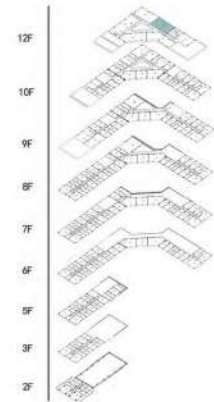

TYPE	PH-B	UNIT NO.
GROSS AREA	239.16 m ²	1206

SCALE
1:100

NEW WORLD
LA PLUME NISEKO RESORT

TYPE PH-C UNIT NO. 1205
GROSS AREA 243.45 m²

1:100

NEW WORLD
LA PLUME NISEKO RESORT

TYPE

PH-D

UNIT NO.

GROSS AREA

332.74 m²

1203

1:100

12F

10F

9F