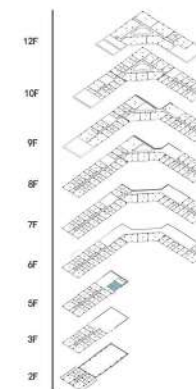

NEW WORLD

LA PLUME NISEKO RESORT

TYPE

2BR-P

UNIT NO.

GROSS AREA

107.70 *㎡*

509 510

scale
1:100