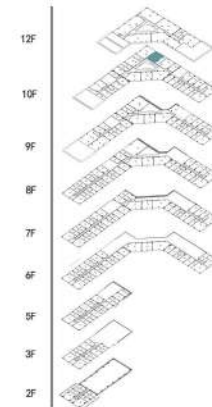

NEW WORLD
LA PLUME NISEKO RESORT

TYPE	2BR-B	UNIT NO.
GROSS AREA	124.50 m²	1026

scale
1:100