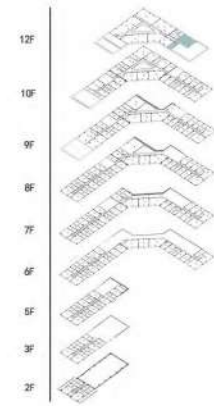

NEW WORLD
LA PLUME NISEKO RESORT

TYPE	PH-B	UNIT NO.
GROSS AREA	239.16 m²	1206

SCALE
1:100