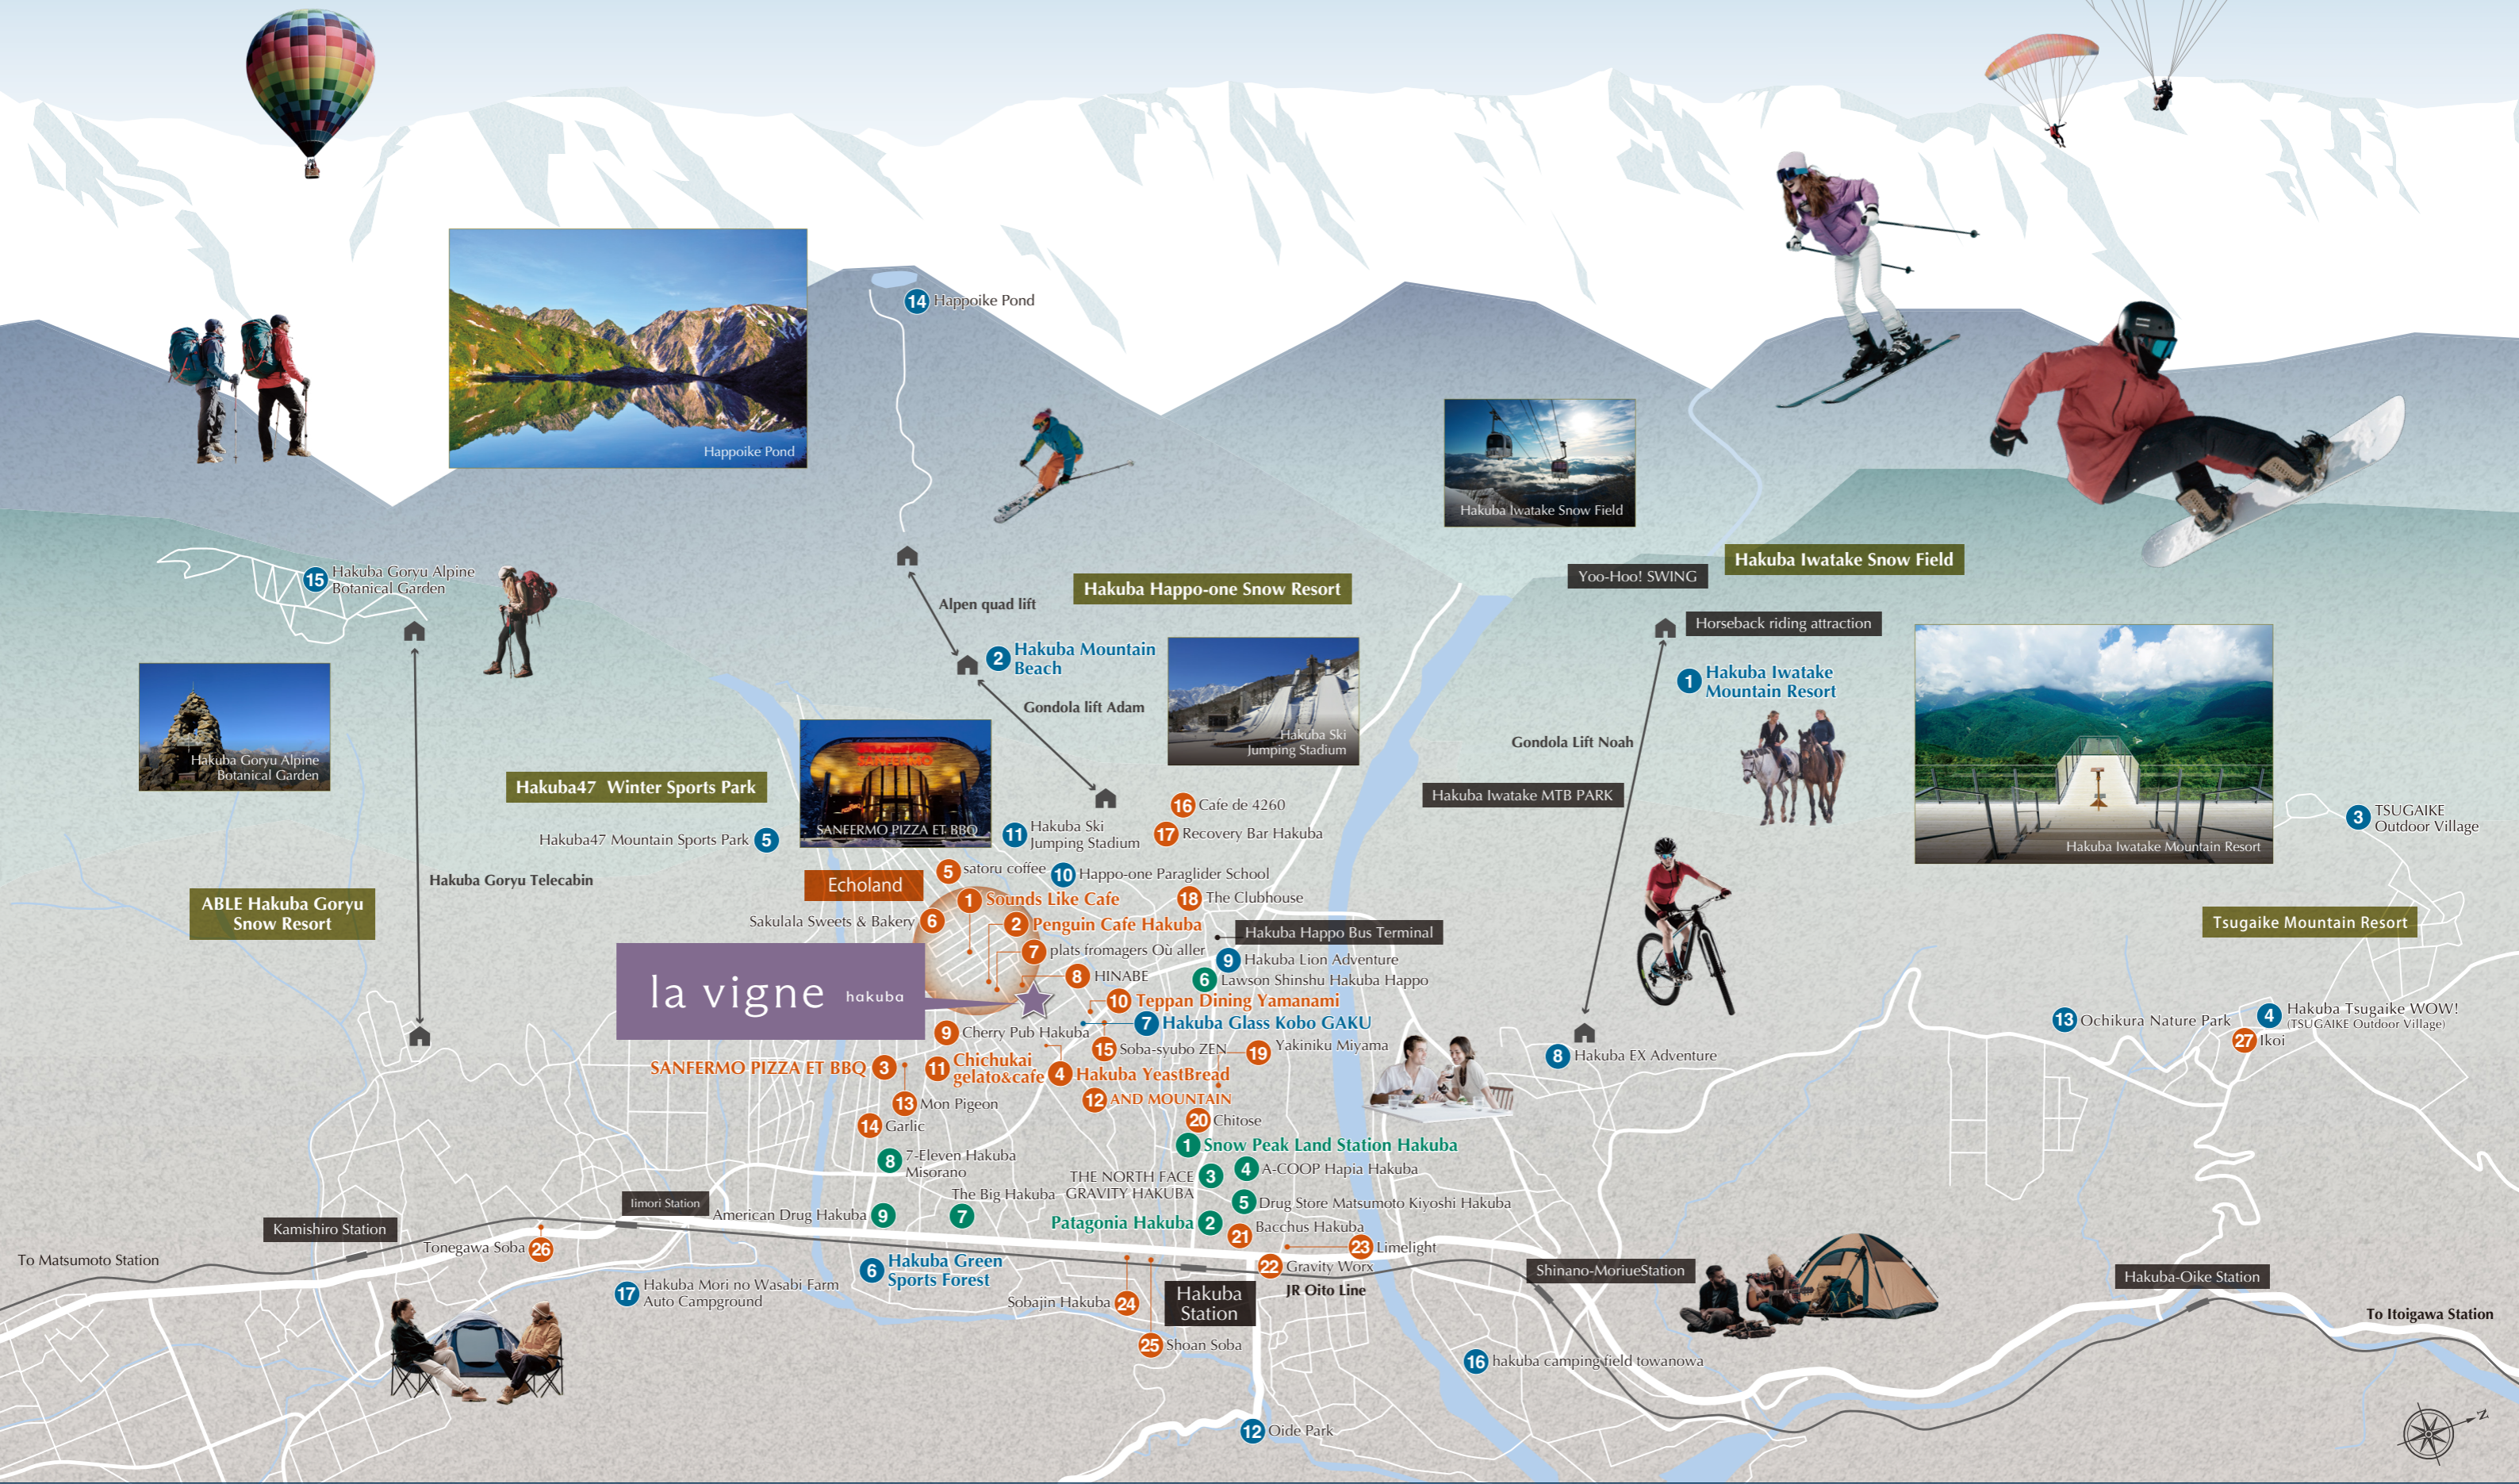

# HAKUBA MAP

### Hakuba Iwatake Mountain Resort

【Swing, mountain biking experience, horseback riding, buggy cruising, trekking, etc.】 (Approx.4.3km)\*1

Hakuba three peaks (Mt. Shirouma, Mt. Shakushi, and Mt. Shirouma-Yarigatake) viewing spots, trekking, mountain biking, winter sports, and more can be enjoyed all year round at this mountain resort.

### Hakuba Mountain Beach

【Jet bath, private sauna, etc.】 (Approx.1.5km)\*2

This "beach resort" is located at the top of the mountain at Hakuba Happo-one Usagidaira at an altitude of 1,400 meters. Enjoy original food while relaxing at the beach lounge. Or even refresh yourself in a sauna or jet bath.

### SANFERMO PIZZA ET BBQ [Pizza] (Approx.720 m)

The restaurant's lantern-like look is truly memorable. Pizzas made with homemade ham and bacon and plenty of seasonal ingredients are the appeal of this restaurant.