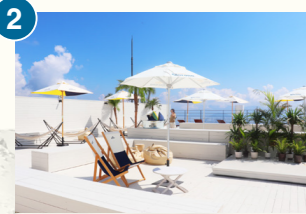

### Hakuba Iwatake Mountain Resort

【Swing, mountain biking experience, horseback riding, buggy cruising, trekking, etc.】 (Approx.4.3km)\*1

Hakuba three peaks (Mt. Shirouma, Mt. Shakushi, and Mt. Shirouma-Yarigatake) viewing spots, trekking, mountain biking, winter sports, and more can be enjoyed all year round at this mountain resort.