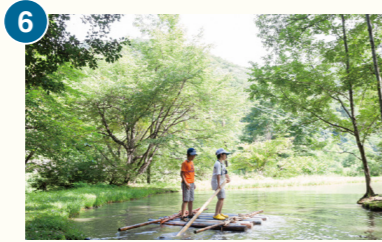

### Hakuba Iwatake Mountain Resort

【Swing, mountain biking experience, horseback riding, buggy cruising, trekking, etc.】 (Approx.4.3km)\*1

Hakuba three peaks (Mt. Shirouma, Mt. Shakushi, and Mt. Shirouma-Yarigatake) viewing spots, trekking, mountain biking, winter sports, and more can be enjoyed all year round at this mountain resort.

### Snow Peak Land Station Hakuba

【Outdoor goods】(Approx.1.5km)

### Patagonia Hakuba/Outlet

【Outdoor goods】 (Approx.2.0km)

**3 TSUGAIKE Outdoor Village**  
【Glamping, golf, ropeway, adventure facilities, etc.】 (Approx.8.6km)

**4 Hakuba Tsugaike WOW! (TSUGAIKE Outdoor Village)**  
【Aerial walk, water activities, trampoline, etc.】 (Approx.8.6km)

### Hakuba Green Sports Forest

【Tennis, mallet golf, raft play, etc.】 (Approx.1.9km)

Camping, fishing, mallet golf, tennis, and other light sports can be enjoyed. Obstacle course, raft play, battery cars, and more are also available.