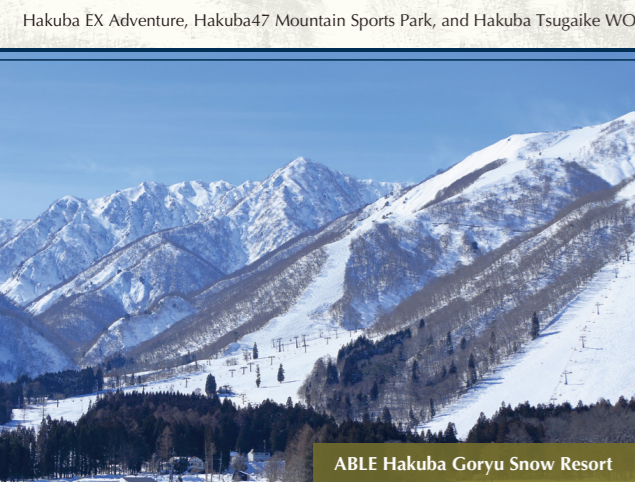

ABLE Hakuba Goryu Snow Resort